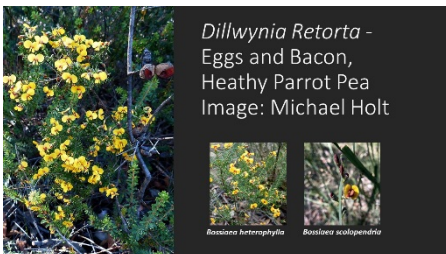

Gompholobium minus
Small Golden Glory Pea
Image: Lesley Waite