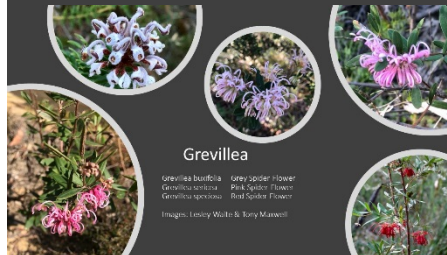

Species List Flowering Plants Berowra Valley National Park 27 July 2019 <i>Styphelia - Zieria</i>				
Botanical Name	Common Name	Photo	Robinson (2003)	Page #
41 <i>Styphelia tubiflora</i>	Red Five-corners	✓		113
42 <i>Ternstroemia rhytidifolia</i>	Black-eyed Susan			222
43 <i>Woolstia pungens</i>	Snow Wreath	✓		113
44 <i>Xanthostia pilosa</i>	Woolly Xanthostia			127
45 <i>Zieria laevigata</i>		✓		122

Grevillea